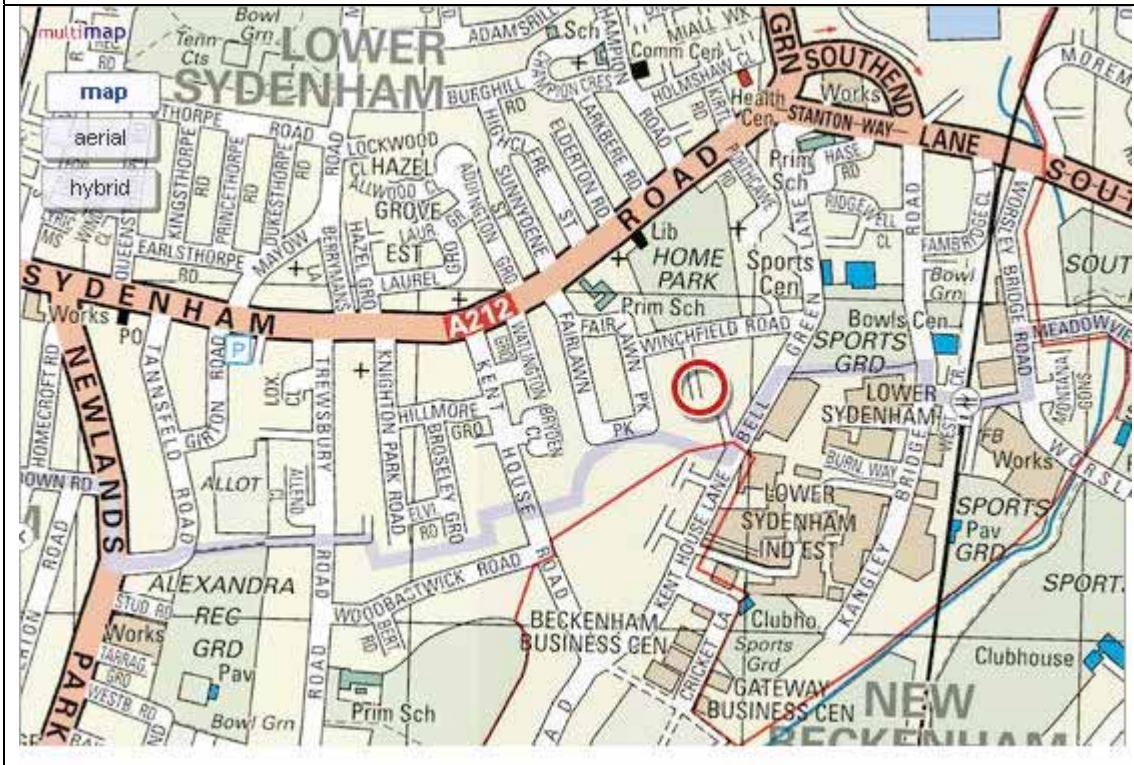

# Home Park Housing Office

129 Winchfield Road, Sydenham, London, SE26 5TH

0208 314 9323

**Bus:** 202, 356, 450

**Train:** Lower Sydenham